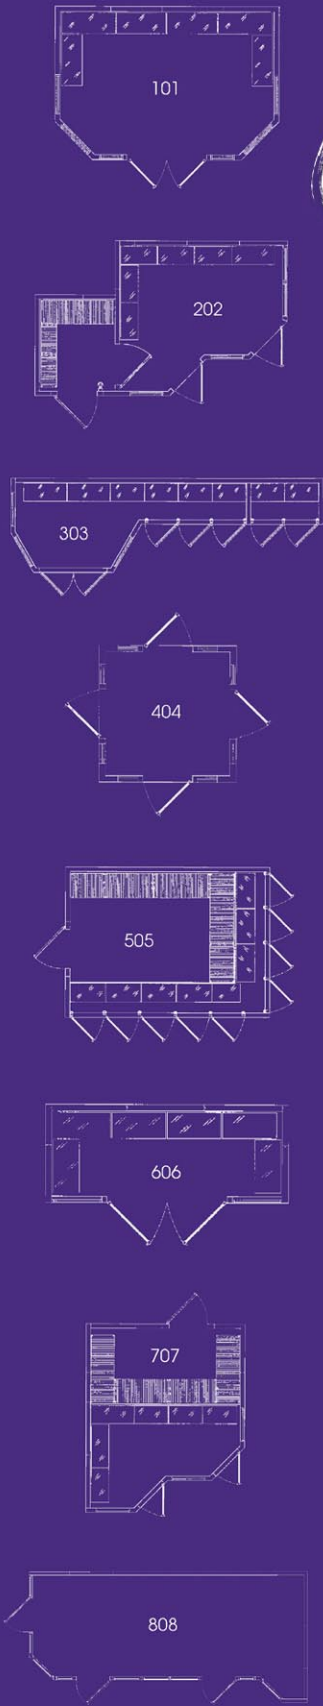

Get Creative!

The above layouts of SRC custom orders may assist with your design planning. We will be happy to make alterations as your business develops.

Use unique shapes to create an environment that sparks customer interest. Set yourself up for better storage and more effective merchandising, or combine storage and merchandising for super efficiency. The configurations are unlimited.

Once you realize the possibilities that SRC can bring to you, you'll understand why so many have chosen SRC to bring their ideas to life.

Island Coolers
Octagon (8-sided) Hexagon (6 sided)

Full length glass entrance doors. Invites customer inside; no step.

Endless Lineups

Corners & angles for effect and easier traffic patterns

SRC REFRIGERATION

www.src.us

800-521-0398